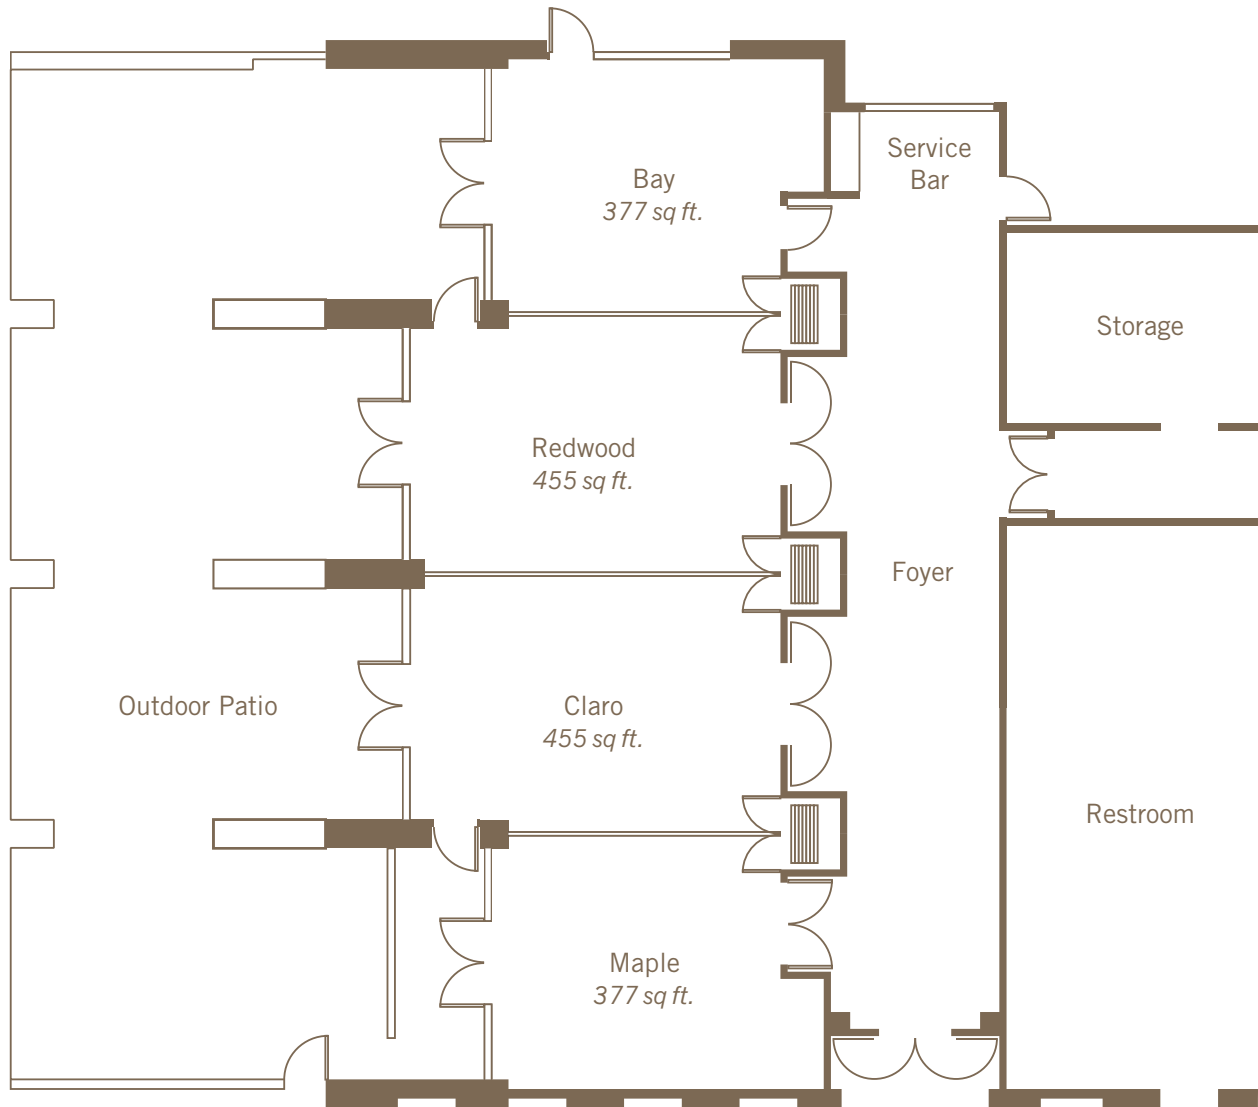

BANQUET & MEETING ROOMS

bardessono

	Sq Ft (meters)	Reception	Dining	Theater	Classroom	U-shape
Ballroom (complete)	1,664 (155)	200	150	120	60	50
Bay	377 (35)	40	20	30	15	15
Redwood	455 (42)	50	32	40	20	20
Claro	455 (42)	50	32	40	20	20
Maple	377 (35)	40	20	30	15	15
Ballroom Patio	-	150	120	-	-	-
Ballroom Foyer	-	120	-	-	-	-
Restaurant - Private Dining & Terrace	-	25	16	-	-	-
Cypress Grove	-	50	30	-	-	-
Magnolia Grove	-	150	-	-	-	-
Pool Deck	-	200	-	-	-	-

*All space subject to availability and minimum usage requirements