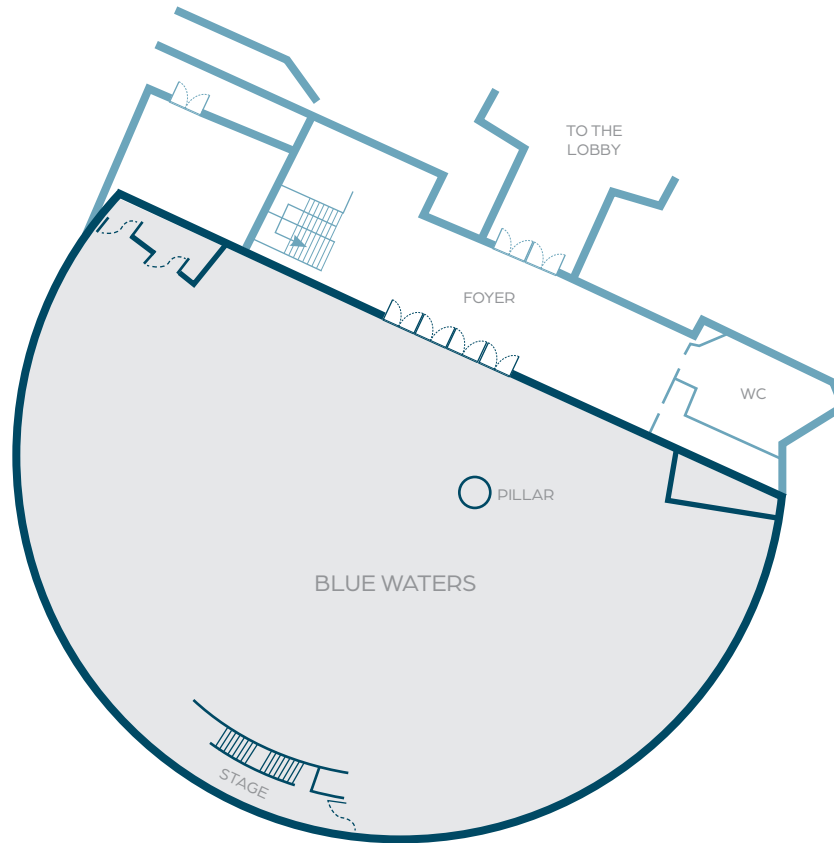

BLUE WATERS

Dimensions: 9,634 ft² / 895.03 m²
Height : 12 ft / 3.66 m

Room Name	Dimensions				Ceiling Height		Capacities				
	ft ²	ft	m ²	m	ft	m	Theater	Classroom	Banquet	U Shape	Reception
White Sands	9,634	12	895.03	3.66	12	3.66	335	288	430	179	716
Foyer	1,830	12	170.01	3.66	12	3.66	-	-	-	-	136