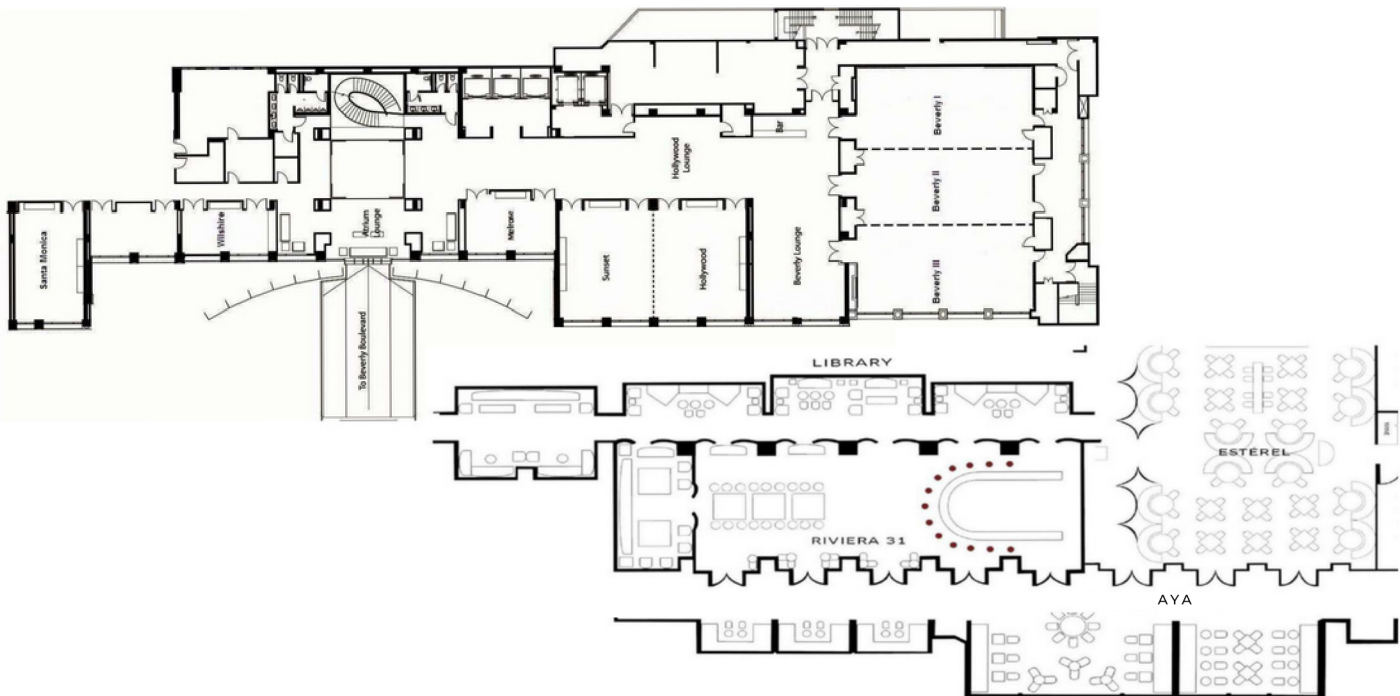

	AREA (FT)	HEIGHT (FT)	LENGTH (FT)	WIDTH (FT)	CLASSROOM	THEATRE	U SHAPE	BOARD	BANQUET	RECEPTION	HOLLOW SQUARE	CRESCENT ROUNDS
BEVERLY 1	1150	14	50	23	5	12	13	12	8		12	8
BEVERLY 2	1440	14	60	24	12	14	15	14	8		14	8
BEVERLY 3	1150	14	50	23	5	12	13	12	8		1	8
BEVERLY BALLROOM	3850	8	55	70	35	48	24	20	36		28	36
BEVERLY LOUNGE	1404	8	54	26								
HOLLYWOOD ROOM	884	8	34	26	9	9	8	8	4		8	4
SUNSET ROOM	952	8	34	28	9	9	8	8	4		8	8
HOLLYWOOD & SUNSET ROOM	1870	8	34	55	18	18	14	14	16		14	16
HOLLYWOOD & SUNSET LOUNGE	1134	8	54	21								
MELROSE BOARDROOM	416	8	16	26				4				
WILSHIRE BOARDROOM	325	8	13	25				3				
SANTA MONICA ROOM	504	9	42	12	4	10			4			4
RIVIERA 31 LOUNGE BAR	3654	9	87	42	5	10	11	10	10		10	10
DINING RESTAURANT	2820	11	60	47					18			
GRIFFITH PDR	266	11	14	19	2	4			2			2
RUNYON PDR	228	11	12	19				3				
OUTDOOR PATIO	3496		23	152	6	14	15	16	8		16	8
THE AVIARY - EAST PATIO	1273		67	19	6	6			6			6
ENDCAP OUTSIDE									6			
UPPER POOL DECK	1363		29	47		15			8			8
LOWER POOL DECK	2580		60	43								
AUTOLOUNGE	3024	10	56	54	24	50			36			36