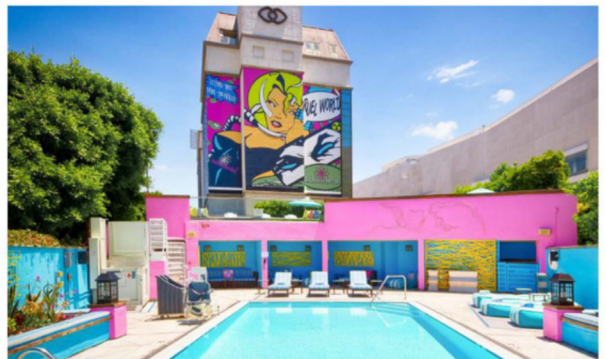

MAGNIFIQUE MEETINGS AT SOFITEL LOS ANGELES AT BEVERLY HILLS

DISCOVER THIS STUNNING ADDRESS, BLENDING HOLLYWOOD GLAMOUR AND FRENCH ELEGANCE, SITUATED IN THE HEART OF THE BEAUTIFUL CITY OF LOS ANGELES.

ROOMS & SUITES

- 295 Rooms on 10 floors
- 26 Suites and 2 Presidential Suites
- Gorgeous city and Hollywood Hills views

DISTINCTIVE FEATURES

- SoBed™ - Sofitel's luxurious feathertop and duvet sleep system
- Balmain luxury bath amenities

FEATURES & AMENITIES

- High-definition LCD television with laptop connect
- Wired and wireless internet access
- Mini bar
- Safe deposit box
- Spacious bath with rainfall shower and luxurious French toiletries

AMENITIES

FOOD & BEVERAGE

- **Esterel:** Named after the mountains in Southeast France, our breakfast restaurant is set in a chic and stylish ambiance.
- **Riviera 31:** Breathtaking live performances, delicious mixology cocktails and bar bites, and stunning decor: Riviera 31 hosts the best nights in town.
- **AYA:** A multi-sensory dining and lounge that brings Mediterranean Eats and Late Night beats, located in a vibrant outdoor space.

WELLNESS

- **The EDIT with BReady Beauty:** Featuring three chic stylist stations with floor-to-ceiling mirrors, a drying station, makeup application area, and a charming patio.
- **Fitness Center:** Features state-of-the-art cardio machines, strength training stations, weights, steam rooms, three Peloton bikes and an outdoor heated pool.
- **Vendome Clinique & Spa:** Philosophy is deeply rooted in French savoir-faire, while embracing and honoring the individual needs.

Pool

NEARBY