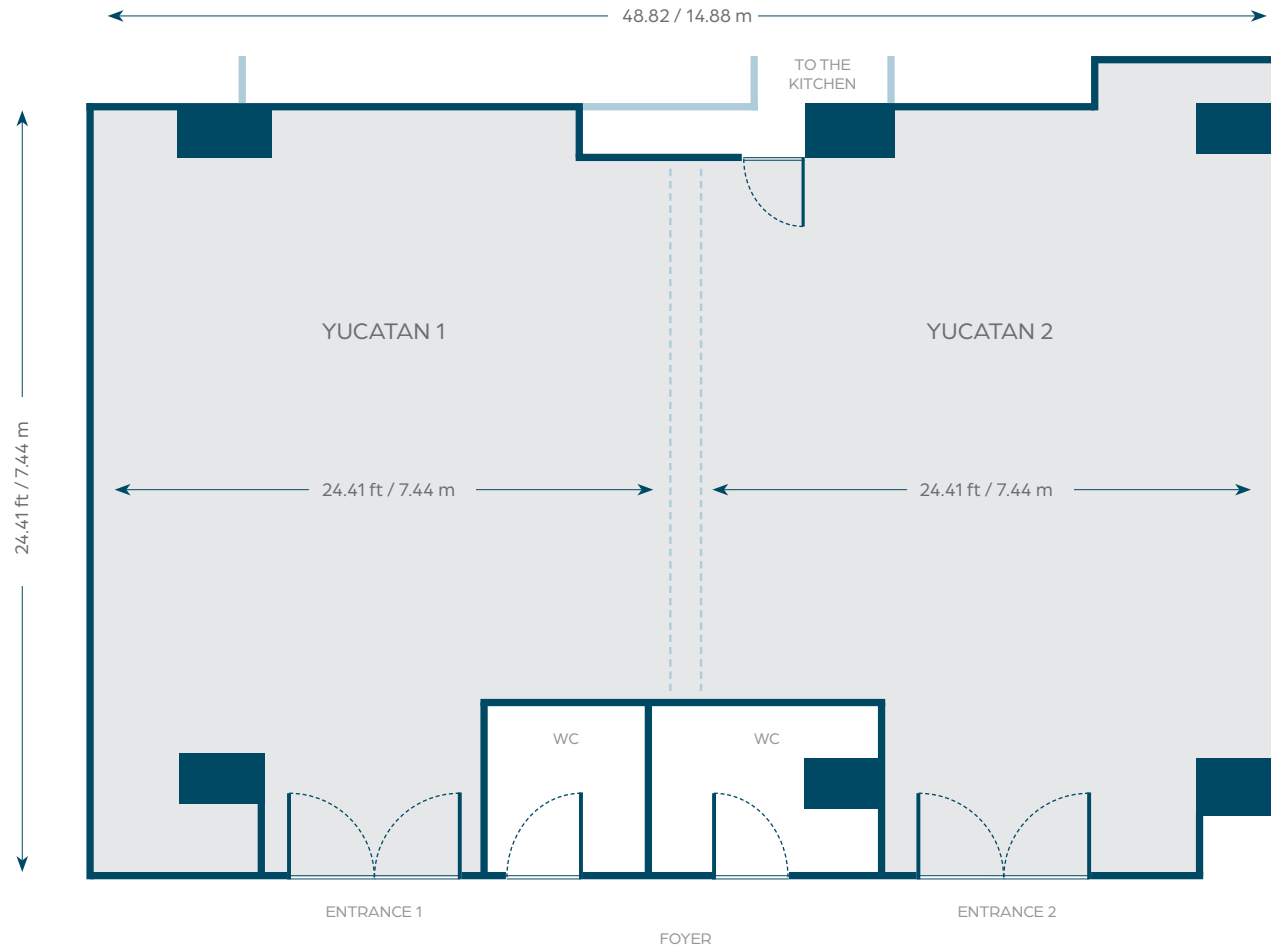

**YUCATAN**

Dimensions: 1,242 ft<sup>2</sup> / 115.34 m<sup>2</sup>  
Height : 8.53 ft / 2.6 m

Room Name	Dimensions				Ceiling Height		Capacities				
	ft <sup>2</sup>	ft	m <sup>2</sup>	m	ft	m	Reception	Theater	U-Shape	Classroom	Banquet
Yucatan	1,241.32	51.83 x 23.95	115.34	15.8 x 7.3	8.53	2.60	60	100	40	60	70
Yucatan 1	620.3	25.90 x 23.95	57.67	7.9 x 7.3	8.53	2.60	30	40	20	30	30
Yucatan 2	620.3	25.90 x 23.95	57.67	7.9 x 7.3	8.53	2.60	30	40	20	30	30