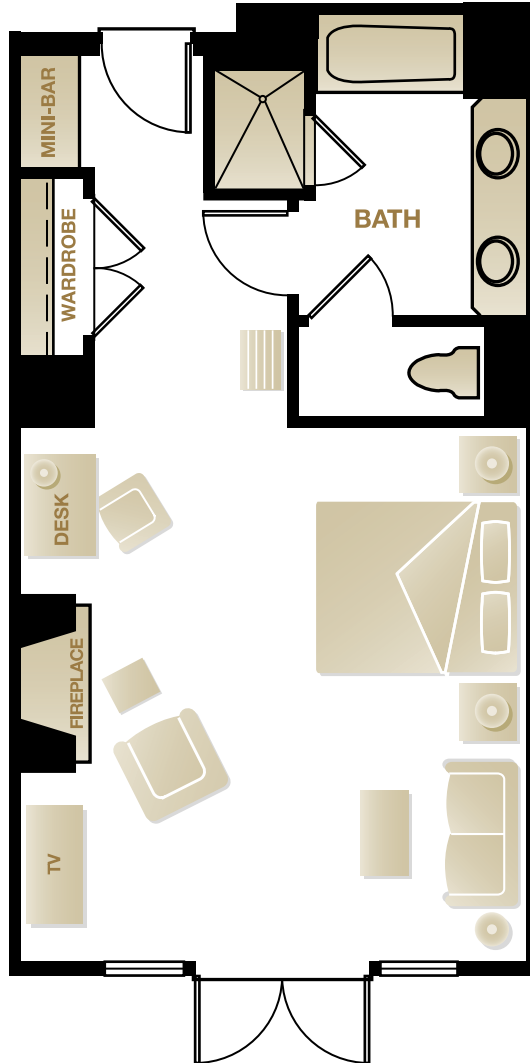

**PALISADES KING
LODGE AT TORREY PINES
EVANS HOTEL**

11.27.07 es
2.26.08 es

P|11 creative

714.641.2090
p11.com