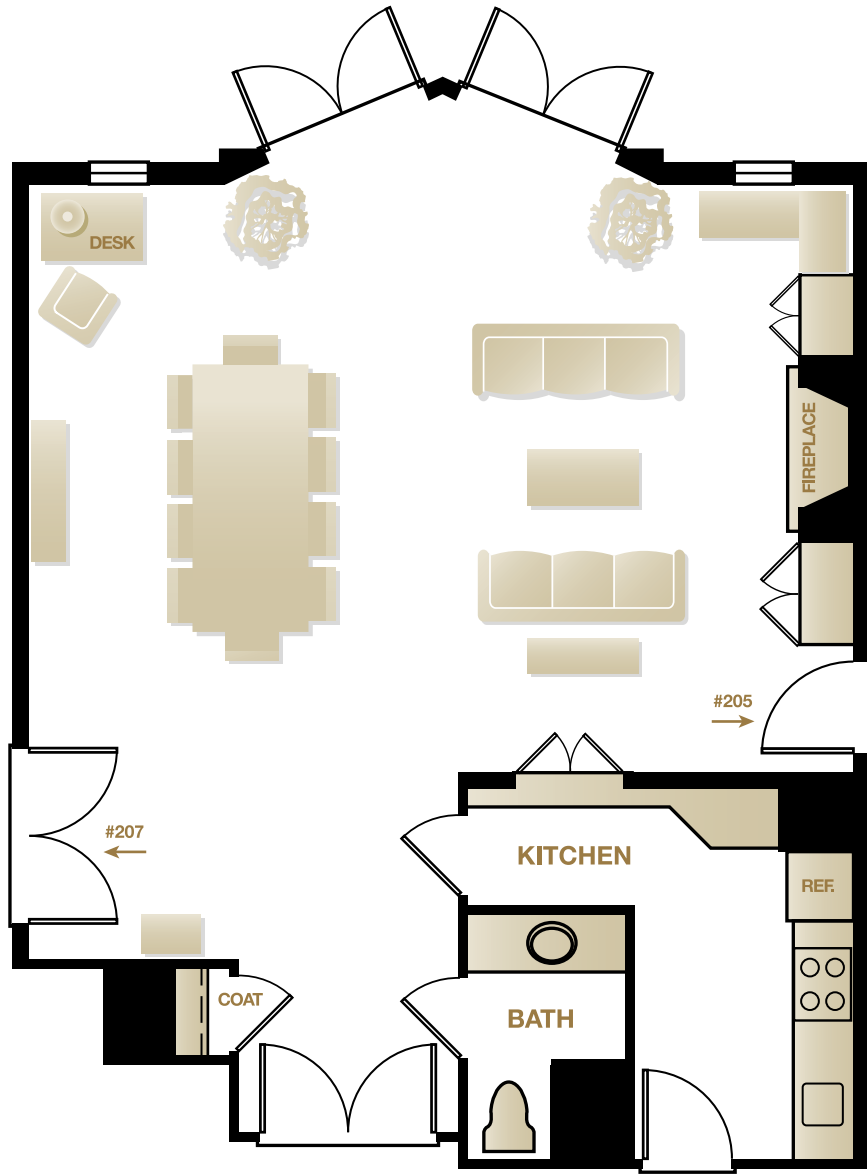

ROBINSON SUITE (1st)

ROBINSON SUITE (1st)
LODGE AT TORREY PINES
EVANS HOTEL

11.27.07 es
2.26.08 es

P11 creative

714.641.2090
p11.com

THORSON ROOM (2nd)
LODGE AT TORREY PINES
EVANS HOTEL

11.27.07 es
2.26.08 es

P11 creative

714.641.2090
p11.com

GAMBLE SUITE (1st)
LODGE AT TORREY PINES
EVANS HOTEL

11.27.07 es
 2.26.08 es

P11 creative

714.641.2090
 p11.com

BLACKER SUITE (2nd)
LODGE AT TORREY PINES
EVANS HOTEL

11.27.07 es
 2.26.08 es

P11 creative
 714.641.2090
 p11.com

SIGNATURE KING
LODGE AT TORREY PINES
EVANS HOTEL

11.27.07 es
2.26.08 es

P|11 creative

714.641.2090
p11.com

**SIGNATURE QUEEN
LODGE AT TORREY PINES
EVANS HOTEL**

11.27.07 es
2.26.08 es