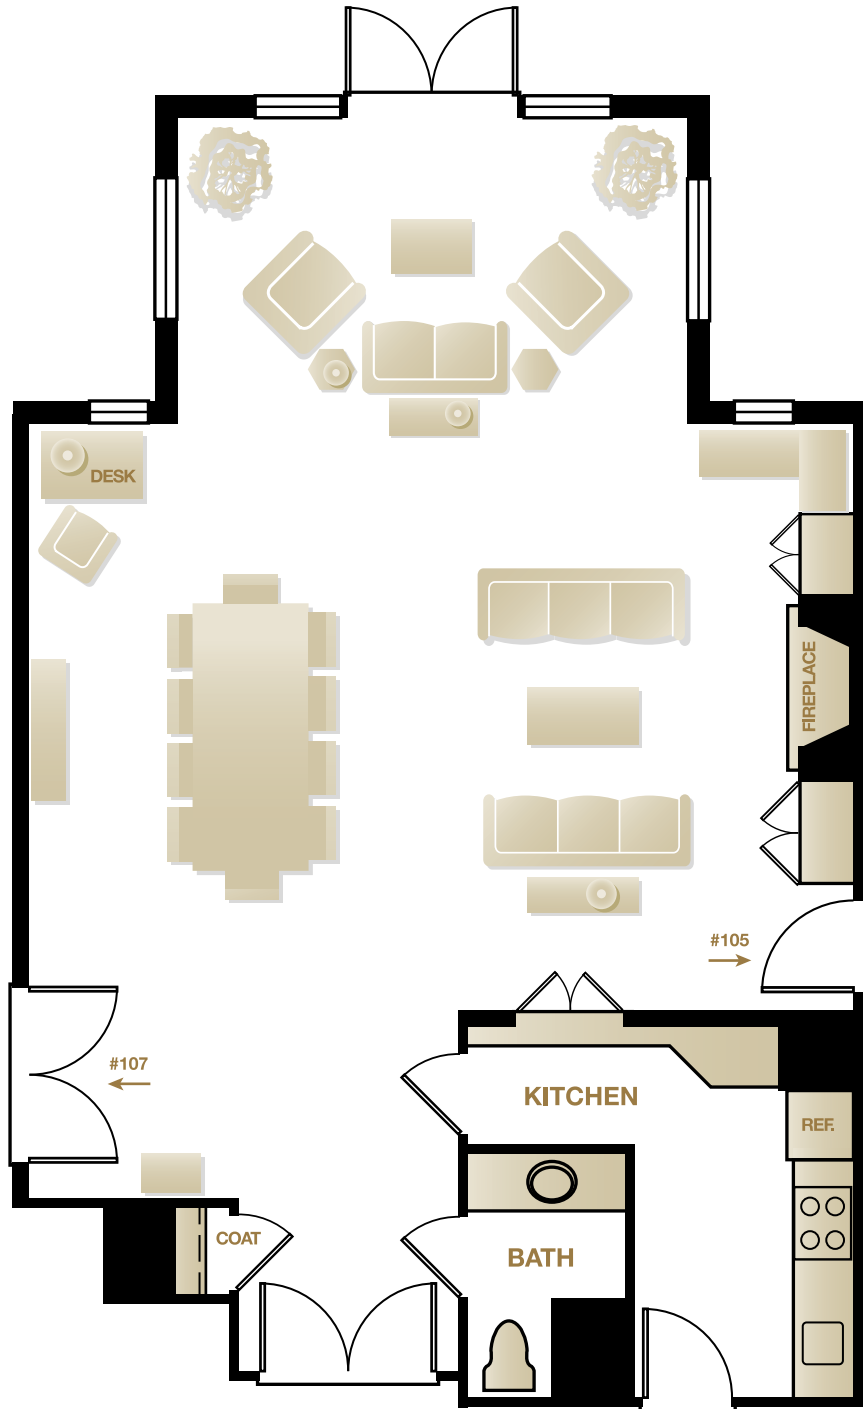

ROBINSON SUITE (1st)

ROBINSON SUITE (1st)
LODGE AT TORREY PINES
EVANS HOTEL

11.27.07 es
2.26.08 es

P11 creative

714.641.2090
p11.com

THORSON ROOM (2nd)
LODGE AT TORREY PINES
EVANS HOTEL

11.27.07 es
2.26.08 es

P11 creative

714.641.2090
p11.com

GAMBLE SUITE (1st)
LODGE AT TORREY PINES
EVANS HOTEL

11.27.07 es
 2.26.08 es

P11 creative

714.641.2090
 p11.com

BLACKER SUITE (2nd)
LODGE AT TORREY PINES
EVANS HOTEL

11.27.07 es
 2.26.08 es

P11 creative
 714.641.2090
 p11.com

SIGNATURE KING
LODGE AT TORREY PINES
EVANS HOTEL

11.27.07 es
2.26.08 es

P|11 creative

714.641.2090
p11.com

**SIGNATURE QUEEN
LODGE AT TORREY PINES
EVANS HOTEL**

11.27.07 es
2.26.08 es