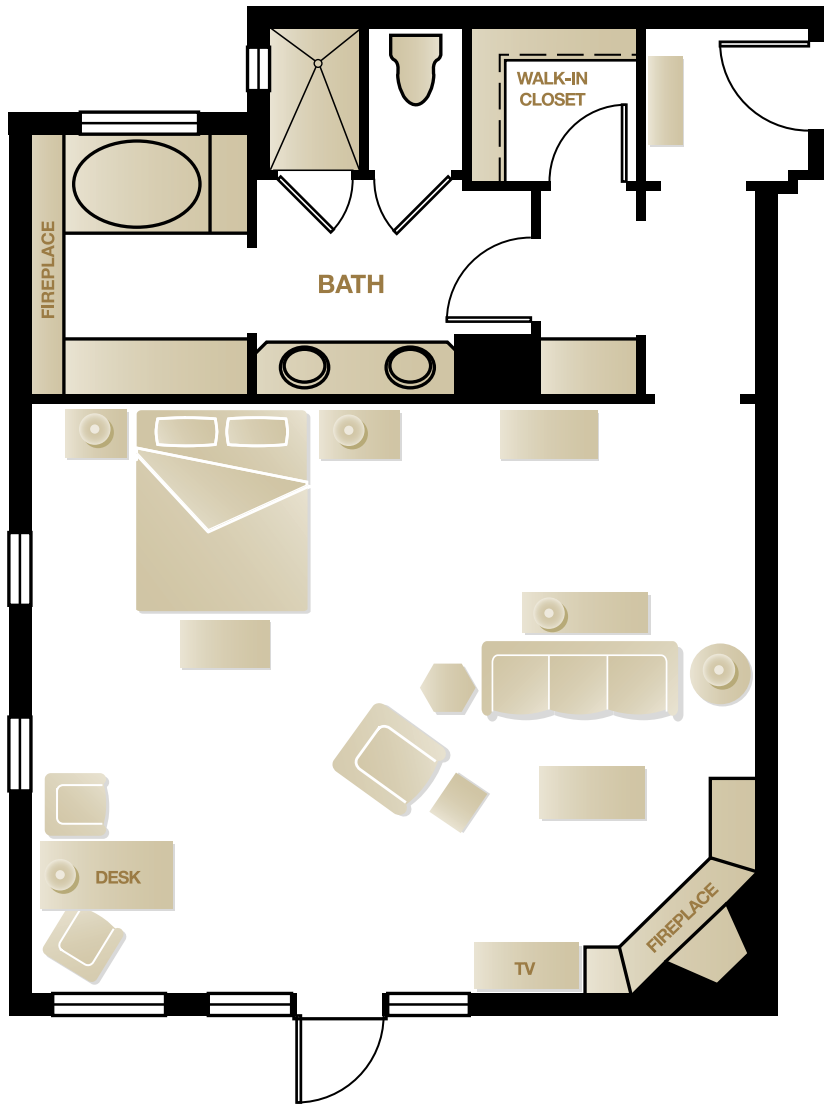

ROBINSON SUITE (1st)

ROBINSON SUITE (1st)
LODGE AT TORREY PINES
EVANS HOTEL

11.27.07 es
2.26.08 es

P11 creative

714.641.2090
p11.com

THORSON ROOM (2nd)
LODGE AT TORREY PINES
EVANS HOTEL

11.27.07 es
2.26.08 es

P11 creative

714.641.2090
p11.com

GAMBLE SUITE (1st)
LODGE AT TORREY PINES
EVANS HOTEL

11.27.07 es
 2.26.08 es

P11 creative

714.641.2090
 p11.com

BLACKER SUITE (2nd)
LODGE AT TORREY PINES
EVANS HOTEL

11.27.07 es
 2.26.08 es

P11 creative
 714.641.2090
 p11.com

SIGNATURE KING
LODGE AT TORREY PINES
EVANS HOTEL

11.27.07 es
2.26.08 es

P|11 creative

714.641.2090
p11.com

**SIGNATURE QUEEN
LODGE AT TORREY PINES
EVANS HOTEL**

11.27.07 es
2.26.08 es