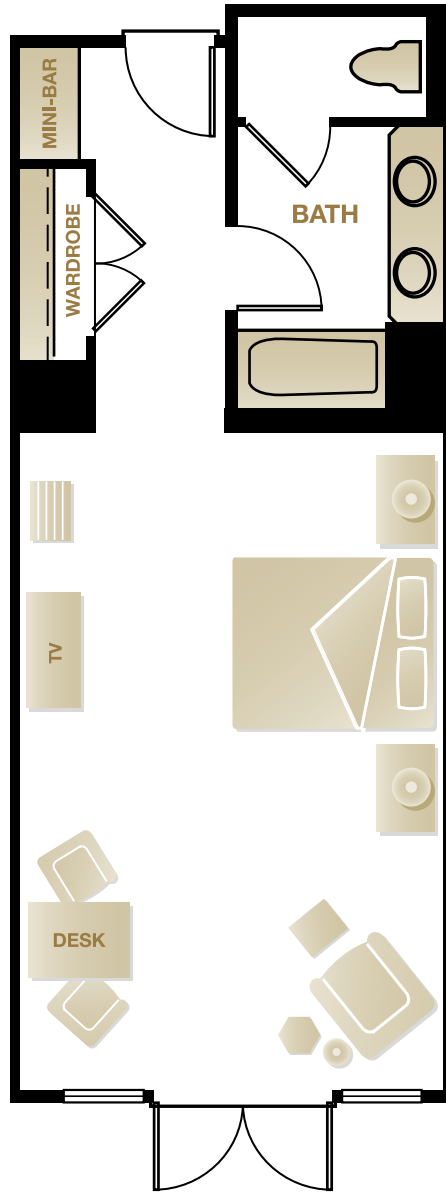

ROBINSON SUITE (1st)

ROBINSON SUITE (1st)
LODGE AT TORREY PINES
EVANS HOTEL

11.27.07 es
2.26.08 es

P11 creative

714.641.2090
p11.com

THORSON ROOM (2nd)
LODGE AT TORREY PINES
EVANS HOTEL

11.27.07 es
2.26.08 es

P11 creative

714.641.2090
p11.com

GAMBLE SUITE (1st)
LODGE AT TORREY PINES
EVANS HOTEL

11.27.07 es
 2.26.08 es

P11 creative

714.641.2090
 p11.com

BLACKER SUITE (2nd)
LODGE AT TORREY PINES
EVANS HOTEL

11.27.07 es
 2.26.08 es

P11 creative
 714.641.2090
 p11.com

SIGNATURE KING
LODGE AT TORREY PINES
EVANS HOTEL

11.27.07 es
2.26.08 es

P|11 creative

714.641.2090
p11.com

**SIGNATURE QUEEN
LODGE AT TORREY PINES
EVANS HOTEL**

11.27.07 es
2.26.08 es