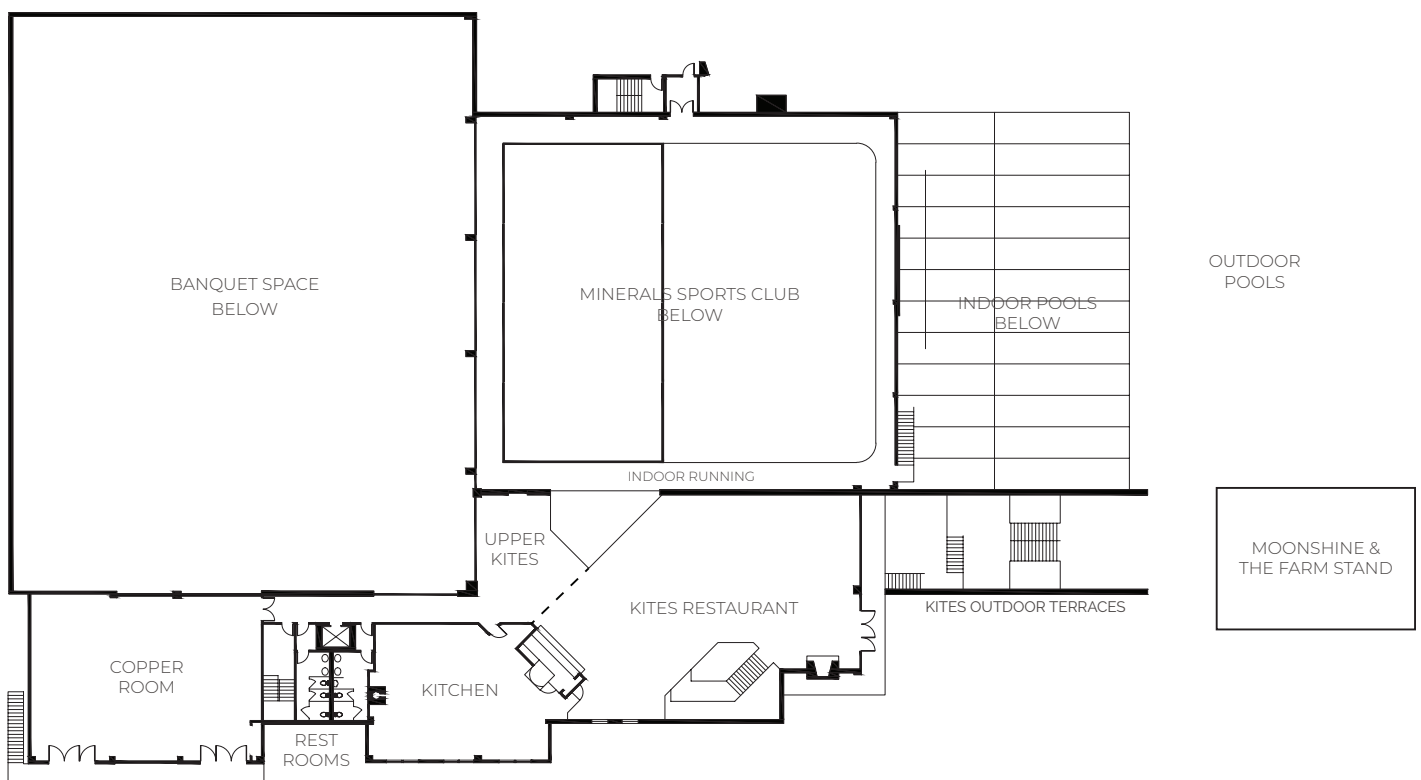

MINERALS HOTEL — SECOND LEVEL