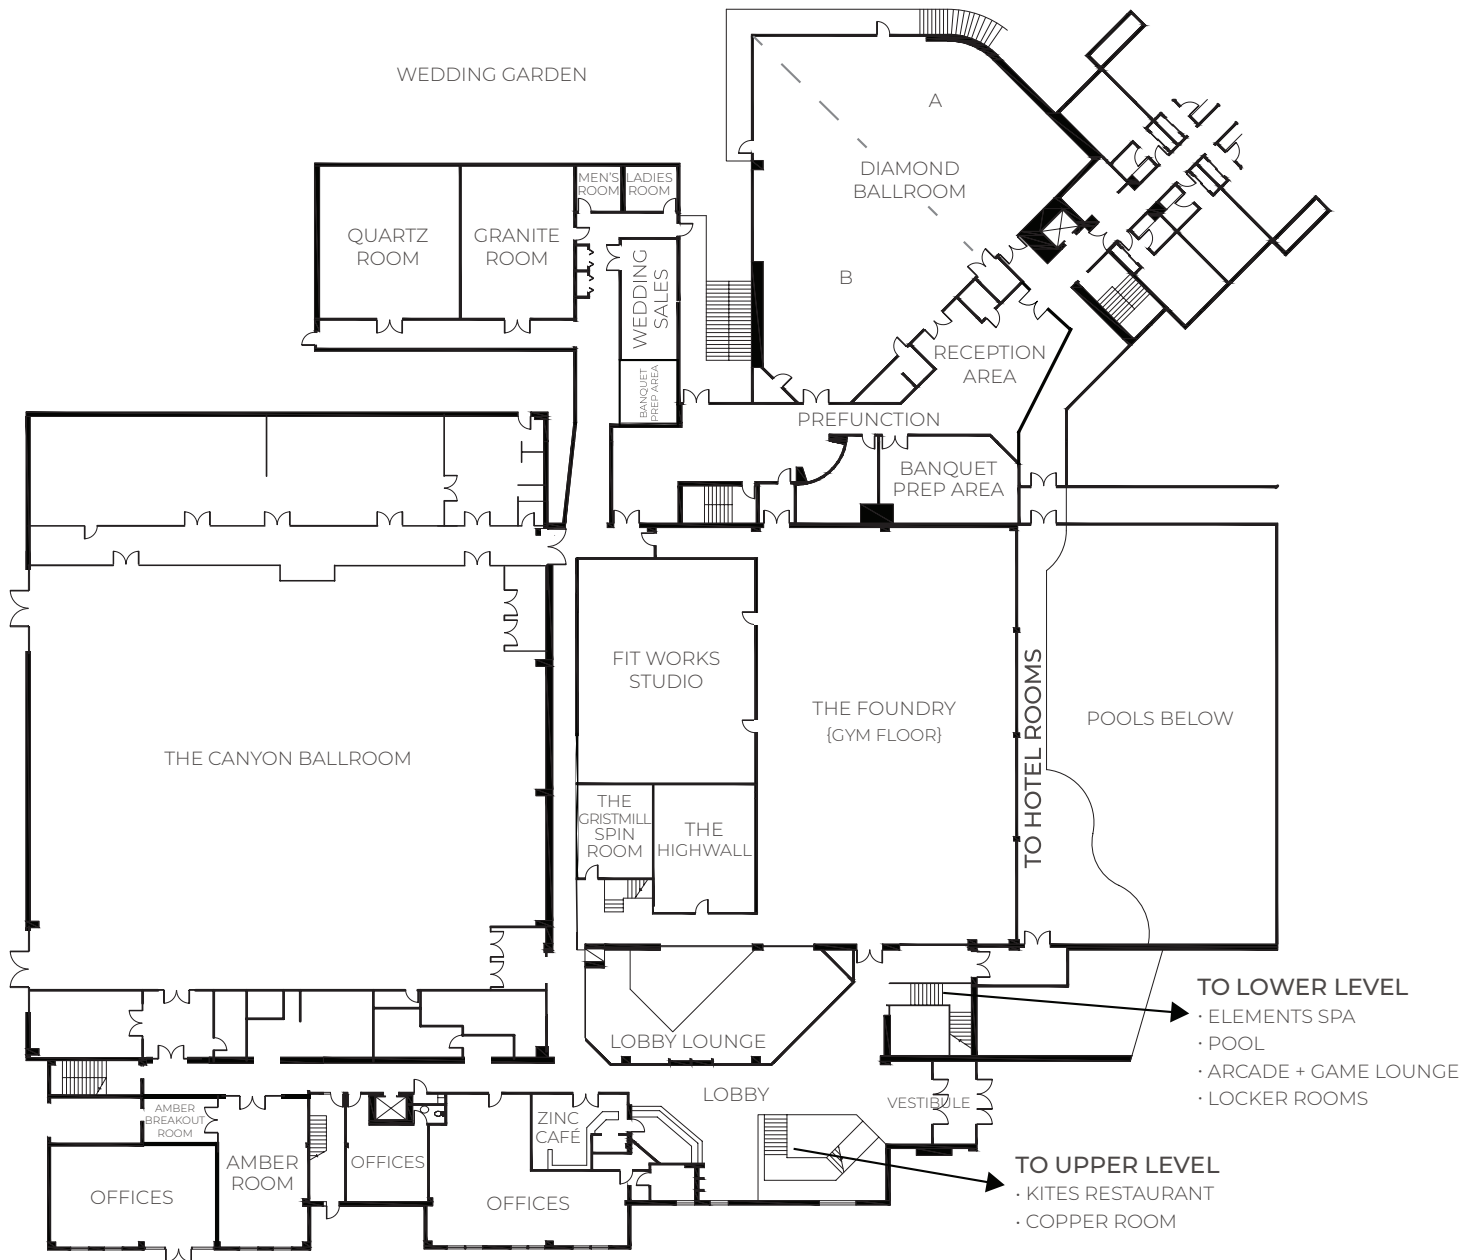

MINERALS HOTEL — MAIN LEVEL