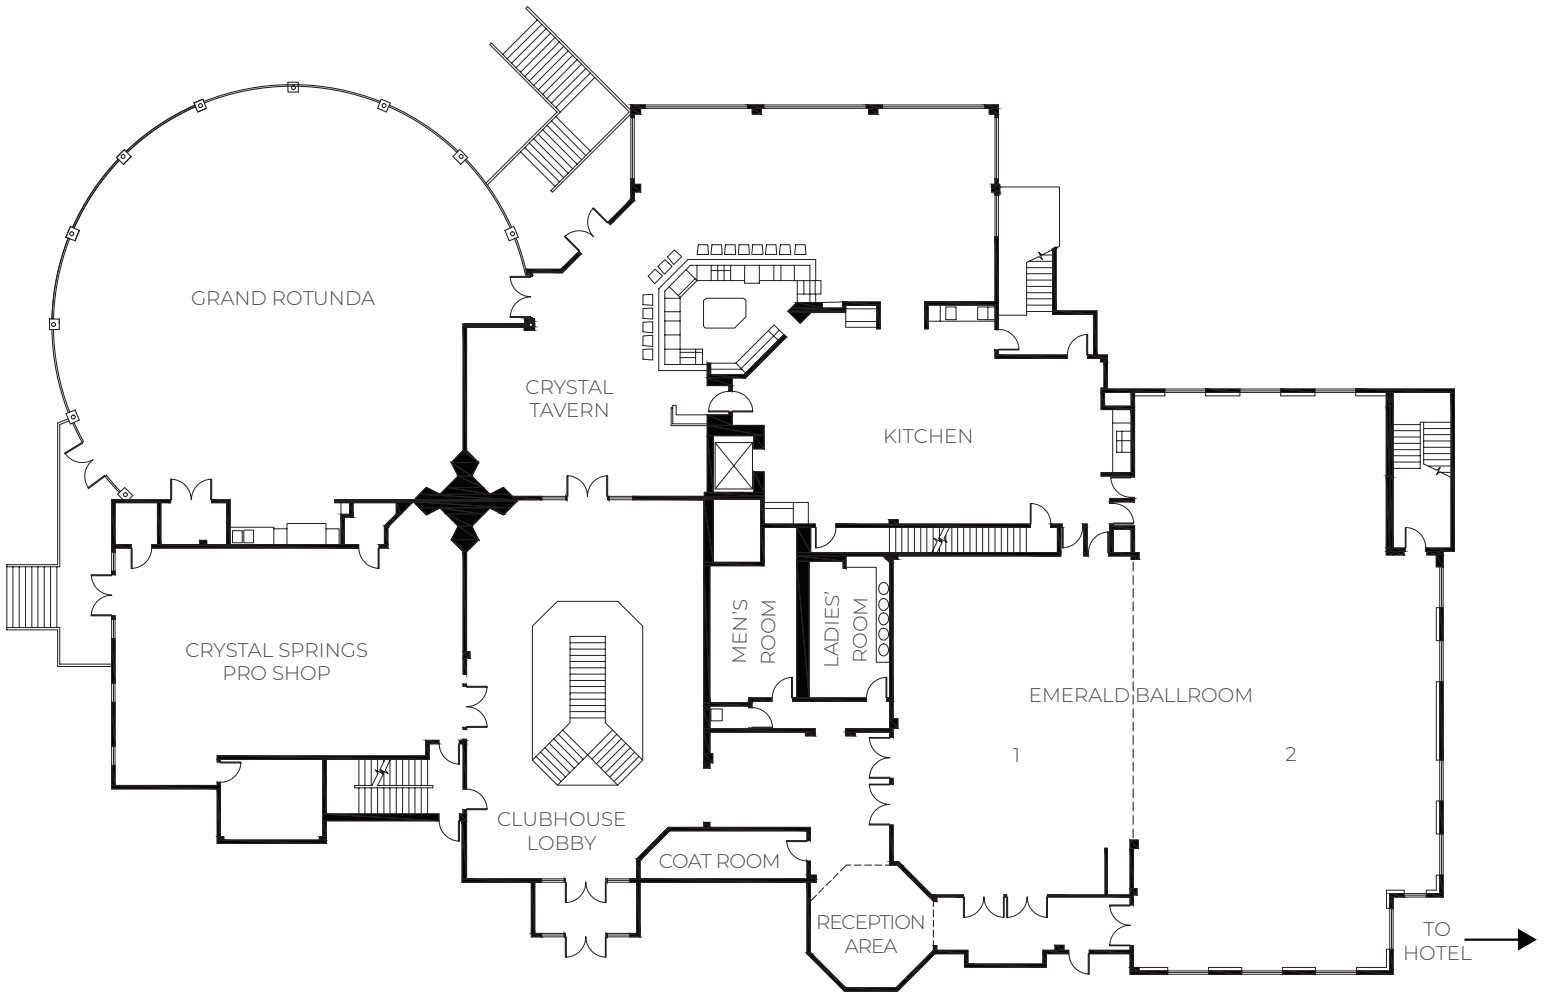

- 1 Ballroom
- 10 Break-Out Rooms
- 5 Restaurants
- 3 Distinct Reception Venues

MEETING + BANQUET FACILITIES

VENUE	DIMENSIONS W' x L' x H'	SQUARE FEET	CLASSROOM	RECEPTION	BANQUET
Emerald Ballroom	SEE BELOW	5,365	225	450	360 / 310 D
Emerald I	37' x 50' x 20'	1,850	75	150	115 / 90 D
Emerald II	37 x 86' x 20'	3,182	150	300	240 / 200 D
Garden Room	52' x 28' x 9'	1,456	60	100	70 / 50 D
Garden Patio {Outdoor}	62' x 18'	1,116	n/a	100	
Wedding Garden {Outdoor}				250	
Grand Rotunda	70' Diameter	2,500		225	180
Chestnut Room	74' x 34' x 9'	2,500	54	150	100 / 60 D
Napa Room	45' x 36' x 9'	1,620	60	100	80
Restaurant Latour	34' x 26' x 9'	884			32
Crystal Tavern	52' x 28' x 9'	1,456		100	50
The Wine Cellar		Over 6,000			
The Bordeaux Room	27' x 25' x 9'	675		50	25
The Grand Cru Room	22' x 21' x 9'	462		24	12
Silver Springs Room	42' x 41'	1,681	50	105	60
Flora Springs Room	26' x 42' x 9'	1,092	40	100	60
Saratoga Room*	69' x 33' x 9'	2,297	60	125	100 / 60 D
The Cigar Bar	35' x 25' x 9'	875			60
Willow Springs Board Room	25' x 28' x 9'	700	30	60	40
Gallium Board Room	26' x 16' x 9'	416	12		
The Tropical Biosphere	100' x 100'	10,000		300	
Fire & Water Terrace {Outdoor}	75' x 50'	3,750		600	450
Chef's Garden {Outdoor}	30' x 20'	600		100	50
Springs Bistro {Indoor}	38' x 46' x 10'	1,748		60	40
Springs Bistro {Outdoor}	55' x 64'	3,520			80 / 85
Cliff's Lounge		3,520		50	
Amphitheatre {Outdoor}					
Big Sky Pavilion {Outdoor - Seasonal}	82' x 82'	6,700	375	500	400/ 350 D

Please note that capacities are subject to change based on set-up requirements.

{*Room can be divided. D = Dance Floor}

GRAND CASCADES LODGE — WINE CELLAR LEVEL

GRAND CASCADES LODGE — GROUND LEVEL

GRAND CASCADES LODGE — MAIN LEVEL