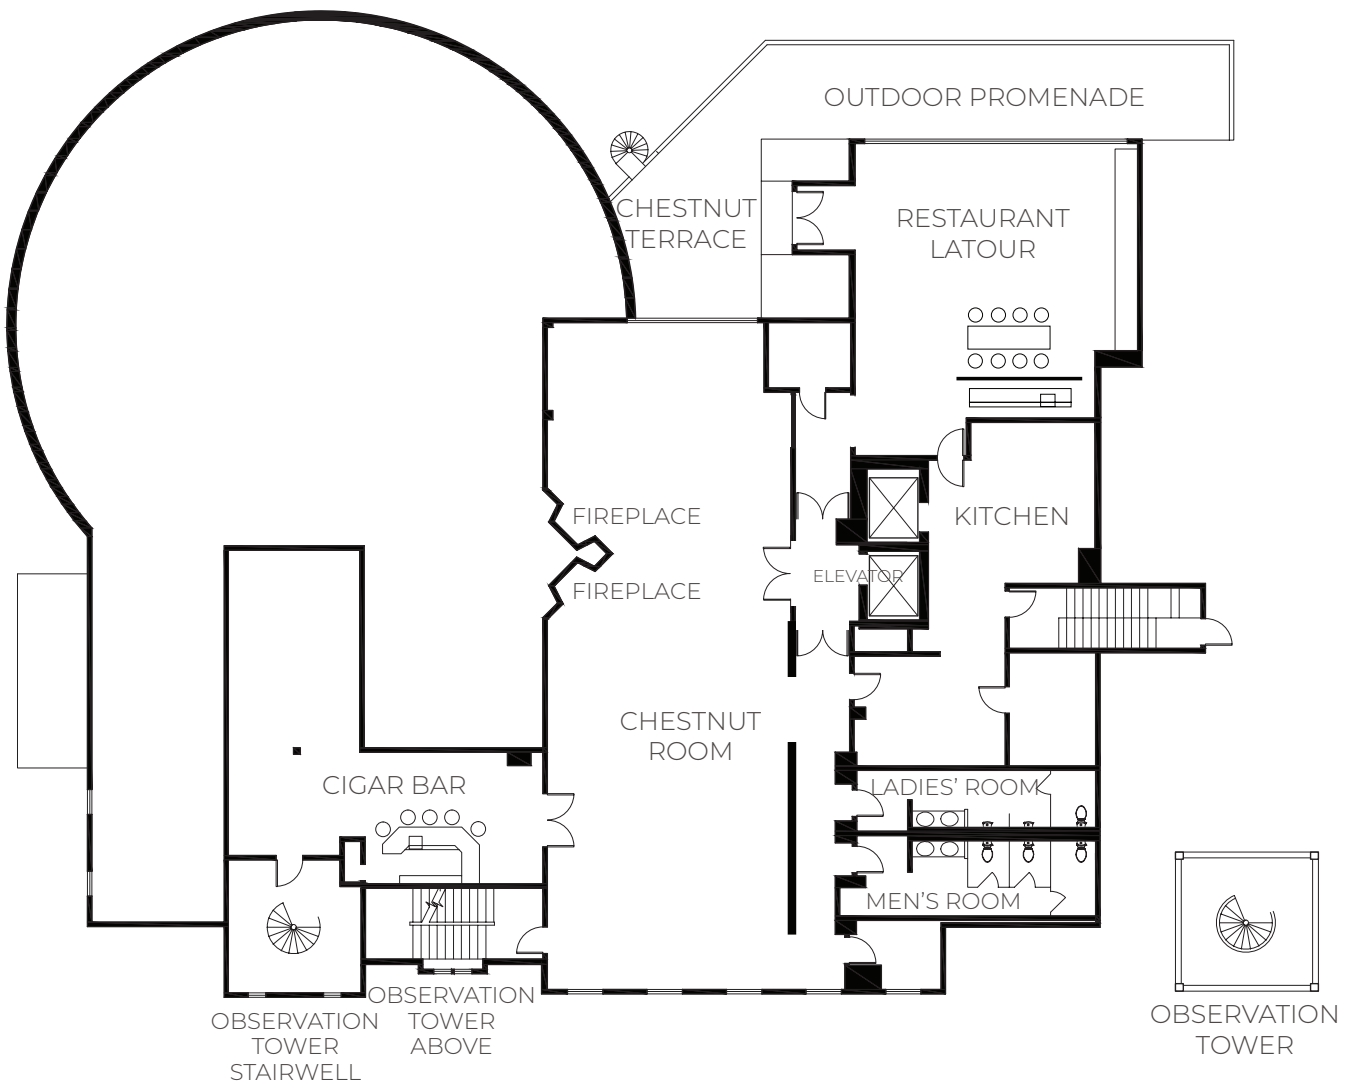

GRAND CASCADES LODGE — SECOND LEVEL