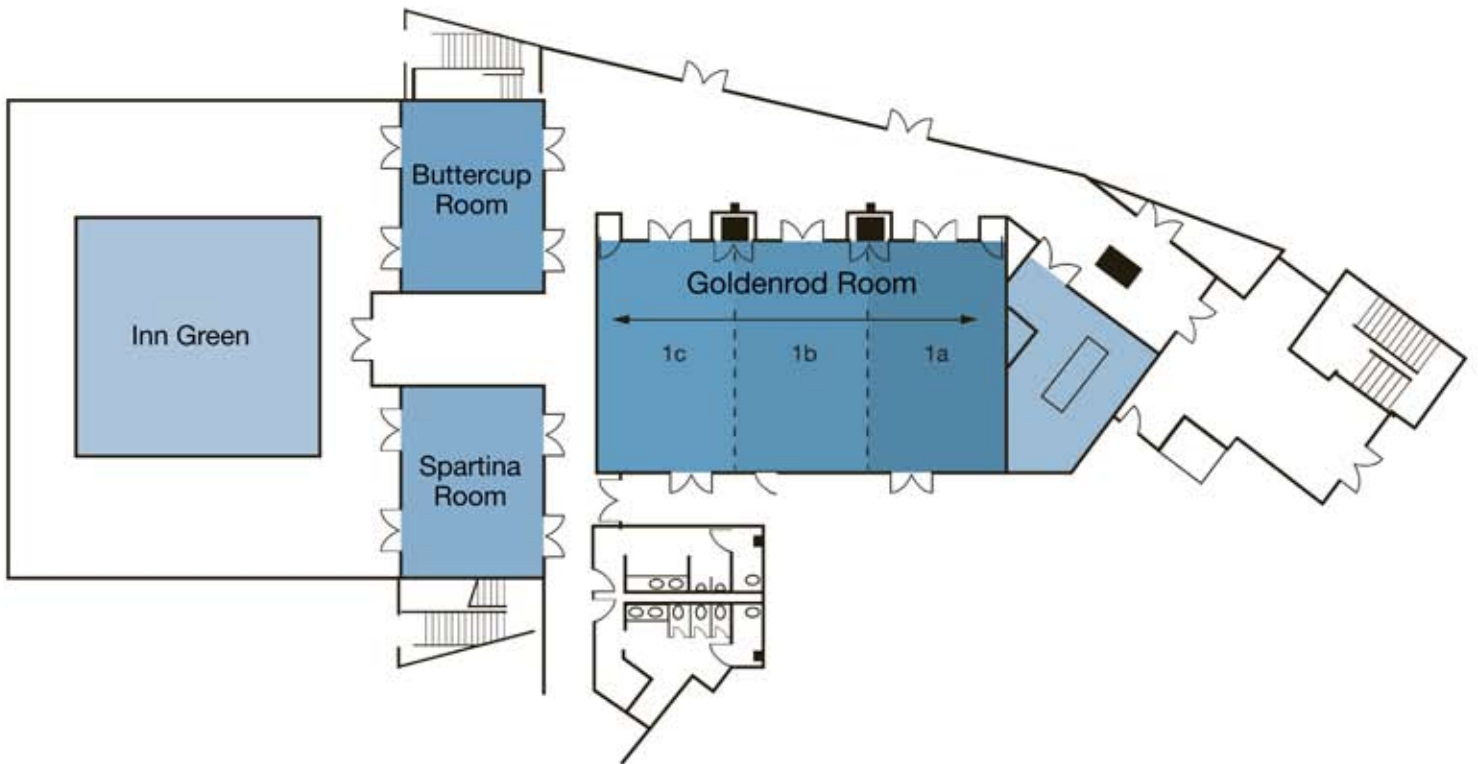

## MEETING AND SPECIAL EVENTS

4,000 square feet of intimately arranged meeting space, the innovative Fish Out of Water restaurant, the Gulf-front BeachClub and stretches of pristine shoreline create a beautiful backdrop of memorable events.

WaterColor Resort unique meeting and event spaces include:

- BaitHouse with lake views and poolside patios
- BoatHouse offering rustic charm on Western Lake
- Vacation Homes offering the ultimate retreat setting
- Inn Green nestled in lush green palmettos

Meeting Room	Dimensions	Sq. Footage	Banquets	Reception	Classroom	Theatre	Conference	U-Shape
Goldenrod Room	32' x 60'	1920	120	200	100	150	58	62
1a	32' x 20'	640	30	70	30	40	28	29
1b	32' x 20'	640	30	70	30	40	28	29
1c	32' x 20'	640	30	70	30	40	28	29
Buttercup Room	27' x 19'	513	40	40	30	40	24	23
Spartina Room	27' x 19'	513	40	40	30	40	24	23
Board Room	20' x 16'	320	-	-	-	-	10	-

Capacities of the rooms may vary depending on function and set-up.

Watercolor Inn & Resort - Santa Rosa Beach, Florida