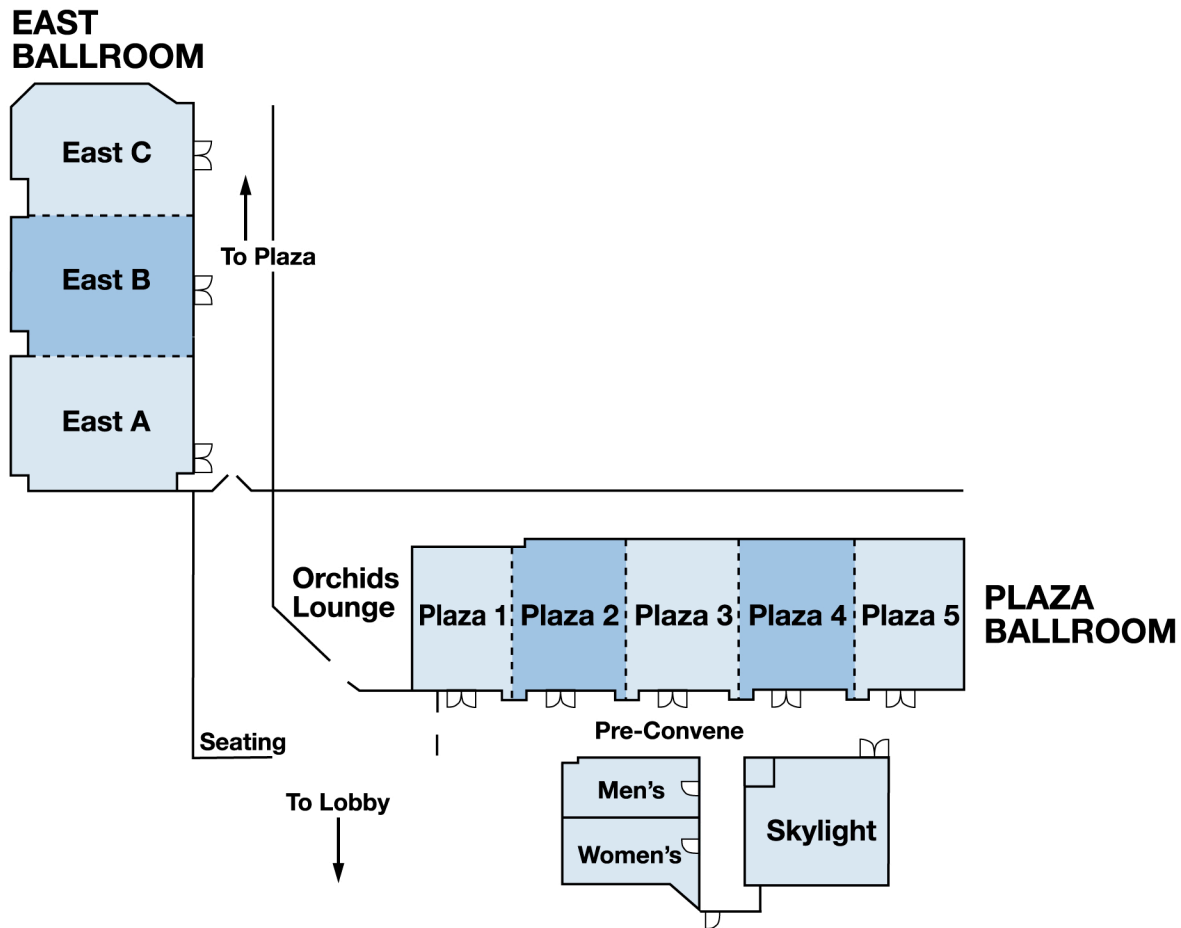

Sheraton Westport Plaza Hotel St. Louis

900 Westport Plaza St. Louis, Missouri 63146

Room Dimensions & Seating Capacity

Room Name	Dimensions	Square Feet	Theater	Classroom	Conference	U-shaped	Reception	Banquet
East Ballroom	89 x 53	4717	400	210	—	—	650	300
East A	29 x 53	1537	130	70	45	45	200	100
East B	32 x 53	1696	150	75	48	45	250	110
East C	28 x 53	1484	120	65	40	40	200	90
Plaza Ballroom	113 x 32	3616	465	178	—	—	460	240
Plaza I	20 x 32	640	80	16	22	20	80	40
Plaza II	22 x 32	704	90	32	26	25	100	50
Plaza III	24 x 32	768	100	40	30	25	100	50
Plaza IV	24 x 32	768	100	40	30	25	100	50
Plaza V	23 x 32	736	95	32	25	22	80	50
Skylight	30 x 30	900	70	40	30	25	110	60
View							150	100