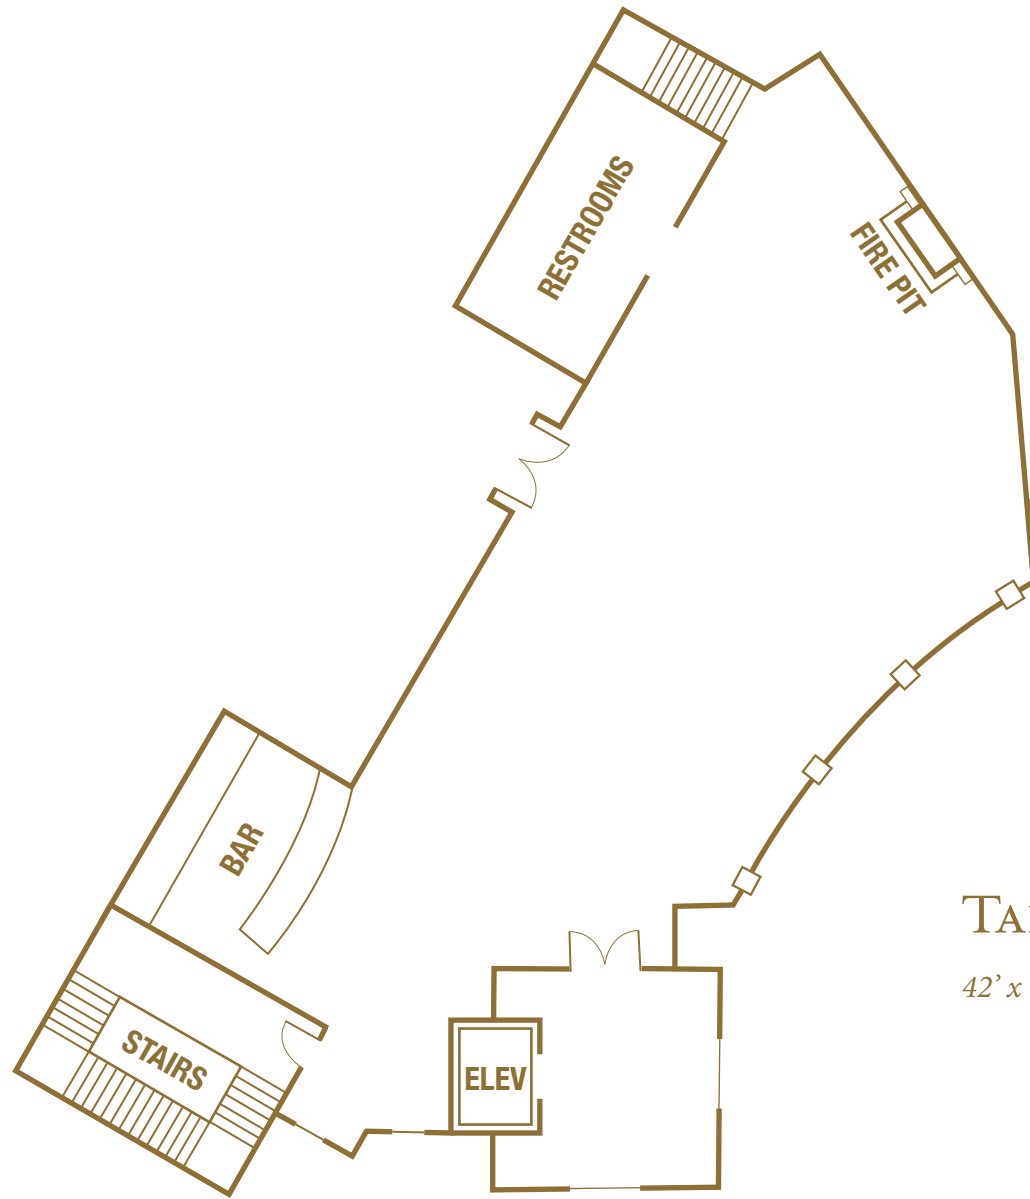

ROSEN BALLROOM LEVEL ONE

GRANDVILLE BALLROOM LEVEL TWO

45' x 70' x 12' - 3150 Square feet

TARPON TERRACE (OPEN AIR)

42' x 70' - 2940 Square feet

CALUSA ROOM

Conference: 36' x 38' x 12' - 1368 Square Feet

Foyer: 12' x 38' x 12' - 456 Square Feet