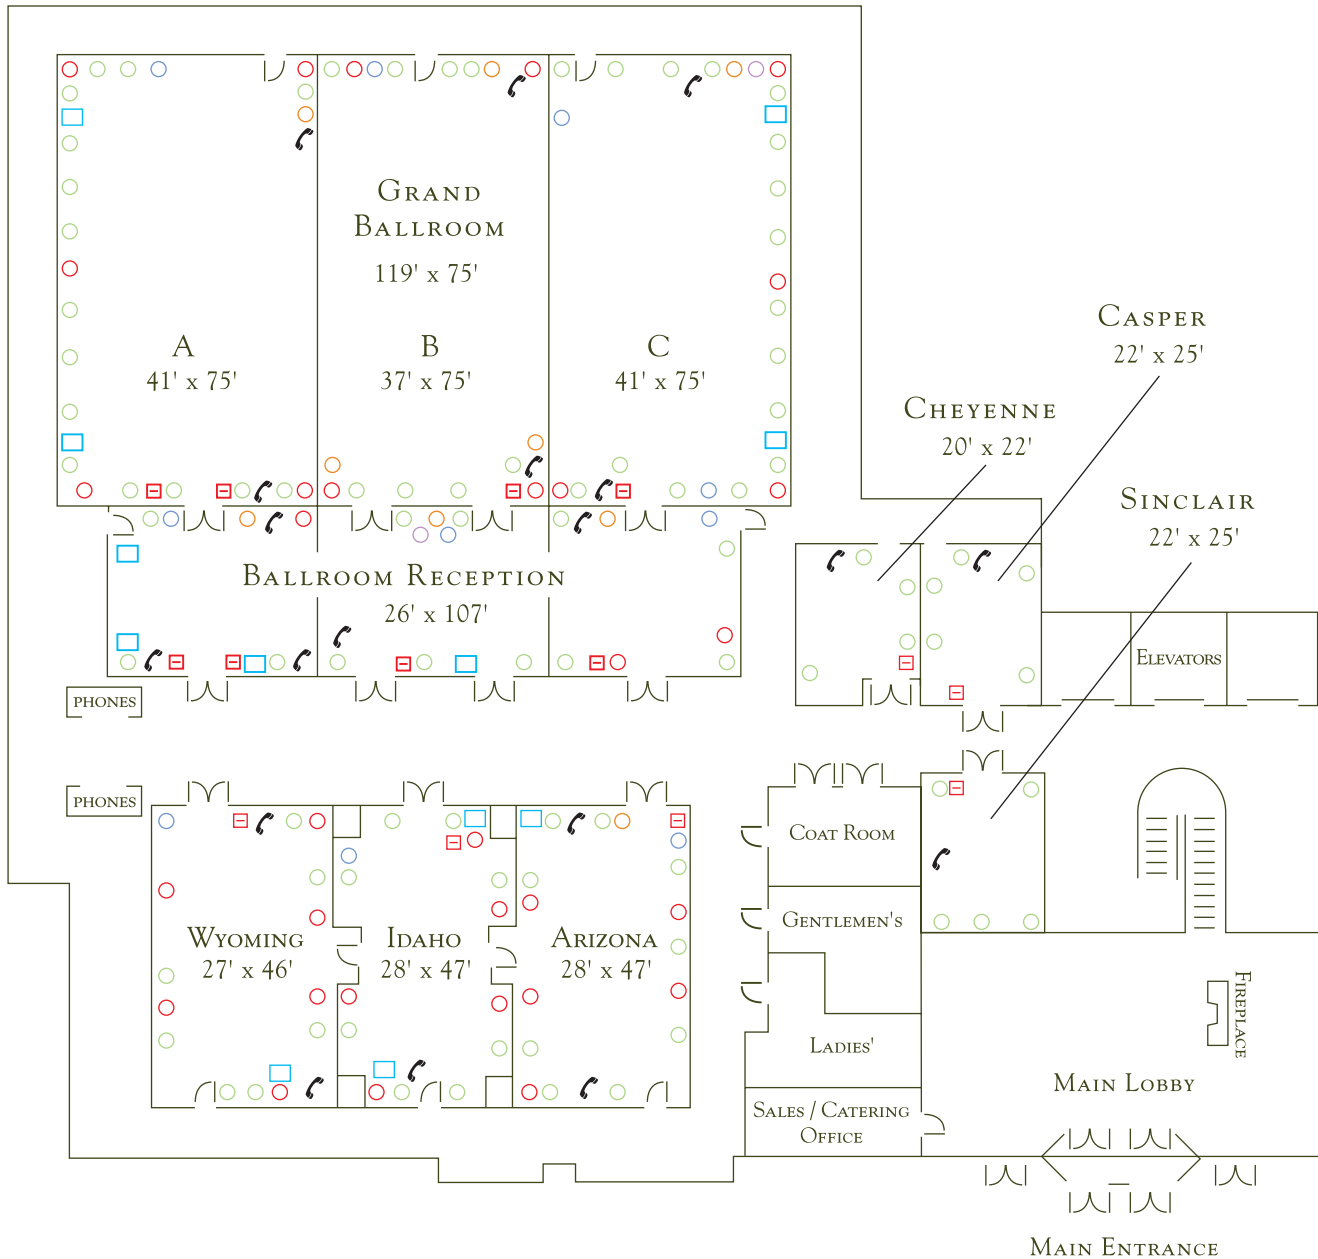

 LITTLE
AMERICA
 HOTEL

FIRST FLOOR MEETING FACILITIES

LEGEND

- | | |
|------------------------------|------------------------------------|
| ○ ELECTRICAL OUTLET | □ TV ANTENNA |
| ○ 208 VOLT 1 PHASE | ○ MICROPHONE |
| ○ 30 AMP PLUG | ☎ PHONE (CATEGORY 5 LINE IN ROOMS) |
| ○ 60 AMP PLUG (HUBBEL 26419) | ▣ LIGHT SWITCH |

 LITTLE
AMERICA
 HOTEL

SECOND FLOOR MEETING FACILITIES

LEGEND

- | | |
|--|--|
|  ELECTRICAL OUTLET |  TV ANTENNA |
|  208 VOLT 1 PHASE |  MICROPHONE |
|  30 AMP PLUG |  PHONE (CATEGORY 5 LINE IN ROOMS) |
|  60 AMP PLUG (HUBBEL 26419) |  LIGHT SWITCH |