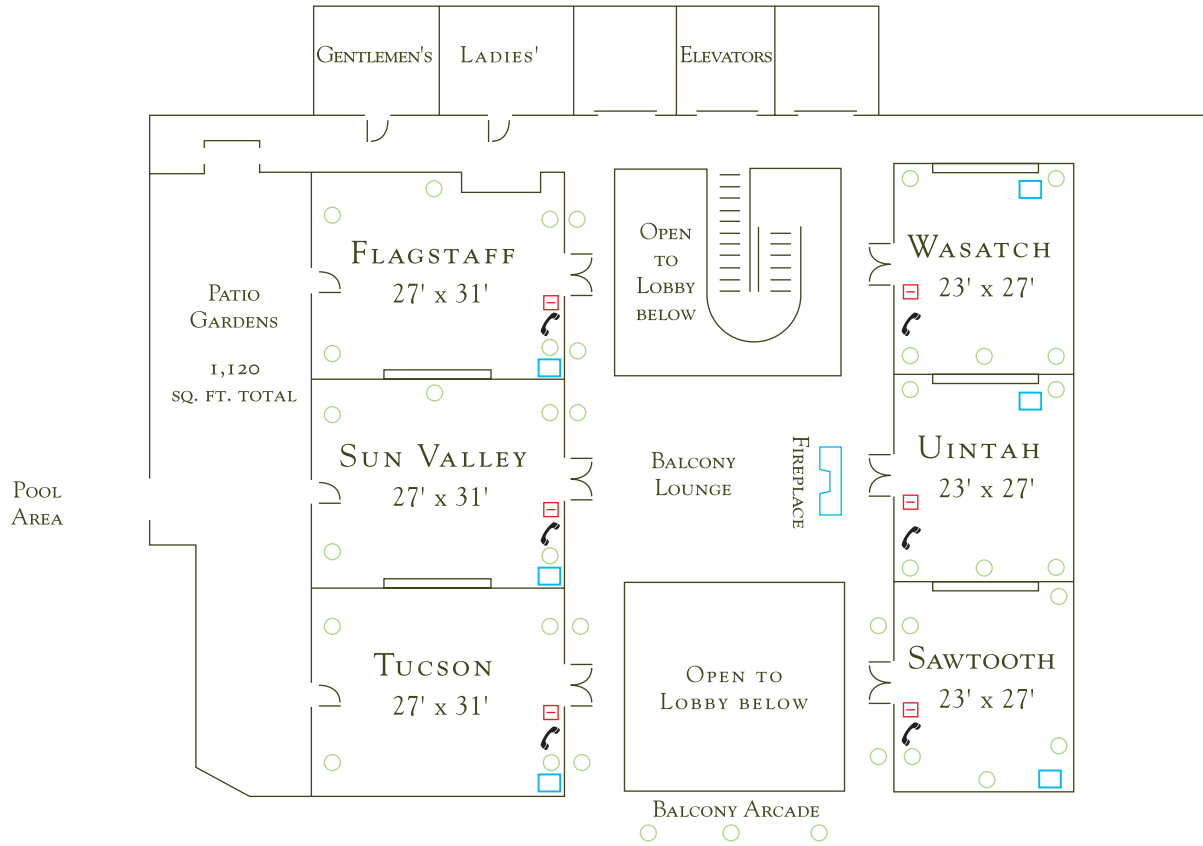

 LITTLE
AMERICA
 HOTEL

FIRST FLOOR MEETING FACILITIES

LEGEND

- | | |
|------------------------------|------------------------------------|
| ○ ELECTRICAL OUTLET | □ TV ANTENNA |
| ○ 208 VOLT 1 PHASE | ○ MICROPHONE |
| ○ 30 AMP PLUG | ☎ PHONE (CATEGORY 5 LINE IN ROOMS) |
| ○ 60 AMP PLUG (HUBBEL 26419) | ▣ LIGHT SWITCH |

 LITTLE
AMERICA
 HOTEL

SECOND FLOOR MEETING FACILITIES

LEGEND

- | | |
|--|--|
|  ELECTRICAL OUTLET |  TV ANTENNA |
|  208 VOLT 1 PHASE |  MICROPHONE |
|  30 AMP PLUG |  PHONE (CATEGORY 5 LINE IN ROOMS) |
|  60 AMP PLUG (HUBBEL 26419) |  LIGHT SWITCH |